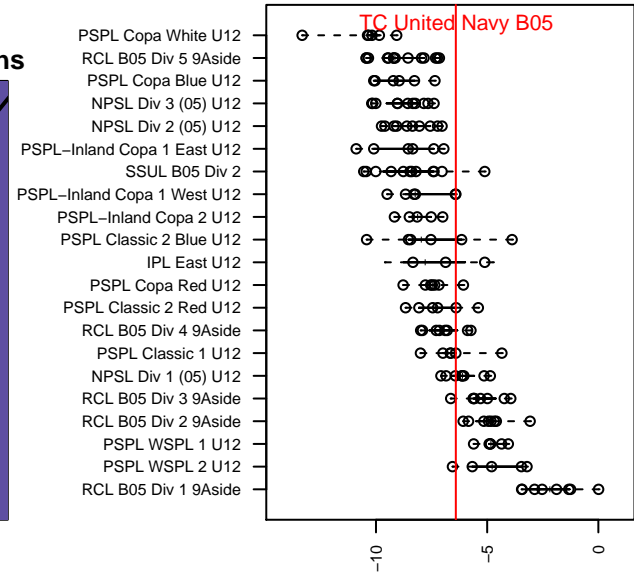

**attack and defense rating
relative to others at age
and all opponents in last 13 months**