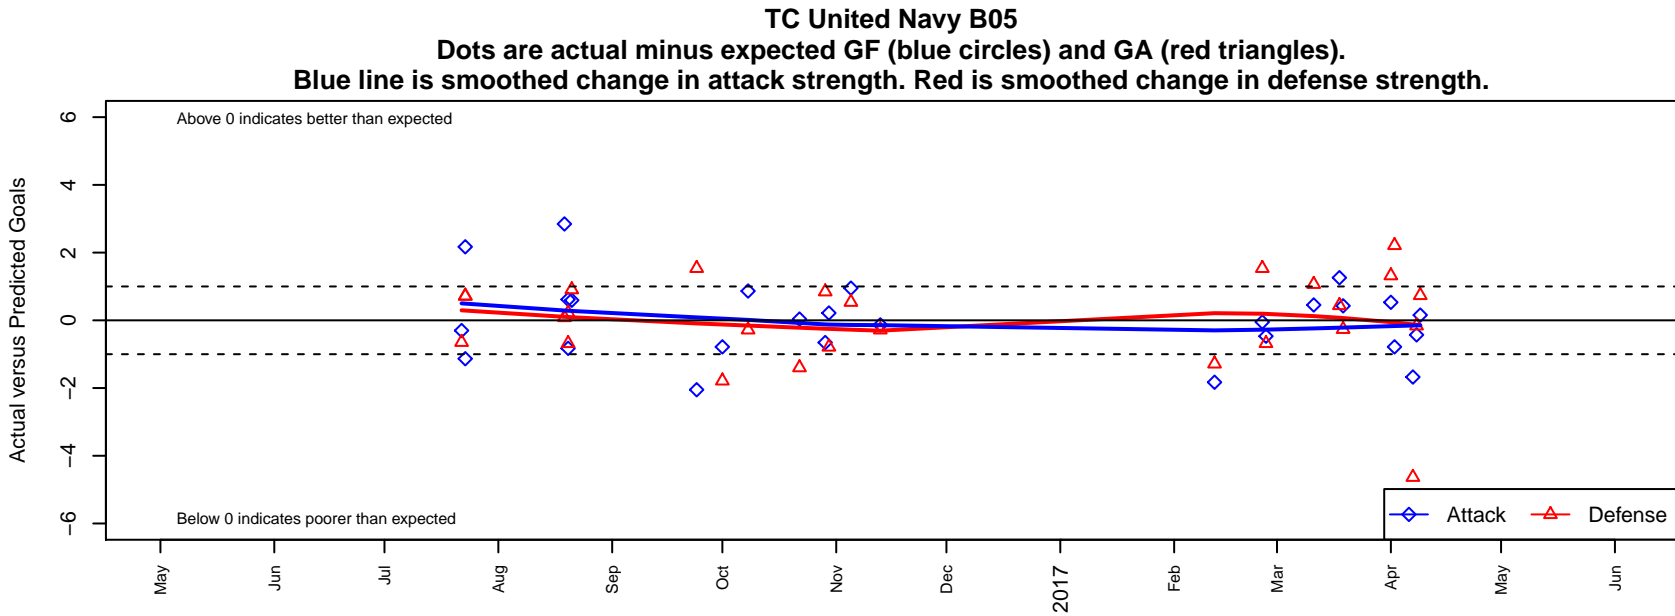

TC United Navy B05

Thurston County United
 Lacey, WA
 B05 total strength=650
 attack=0.76 defense=0.46
 fall league = PSPL Classic 1 U12
 spr league = Spr PSPL Classic 1 U12
 notes= Wilson 2016

alt names used:
 TC United B05 Navy-Wilson
 TC United B05 Navy - Wilson
 TC United B05 Navy - Wilson
 TC United B05 Navy-Wilson
 TC UNITED B05 NAVY - WILSON (WA)

Venues played:
 2016 Sounders FC Cup BU12 Silver
 2016 Xtreme Cup BU12 Silver
 2016 PSPL Classic 1 U12
 2016 Spr PSPL Classic 1 U12
 2016 WA Cup U12 Gold U12

**attack and defense variance (black dot)
relative to other teams
and top 10 in region**